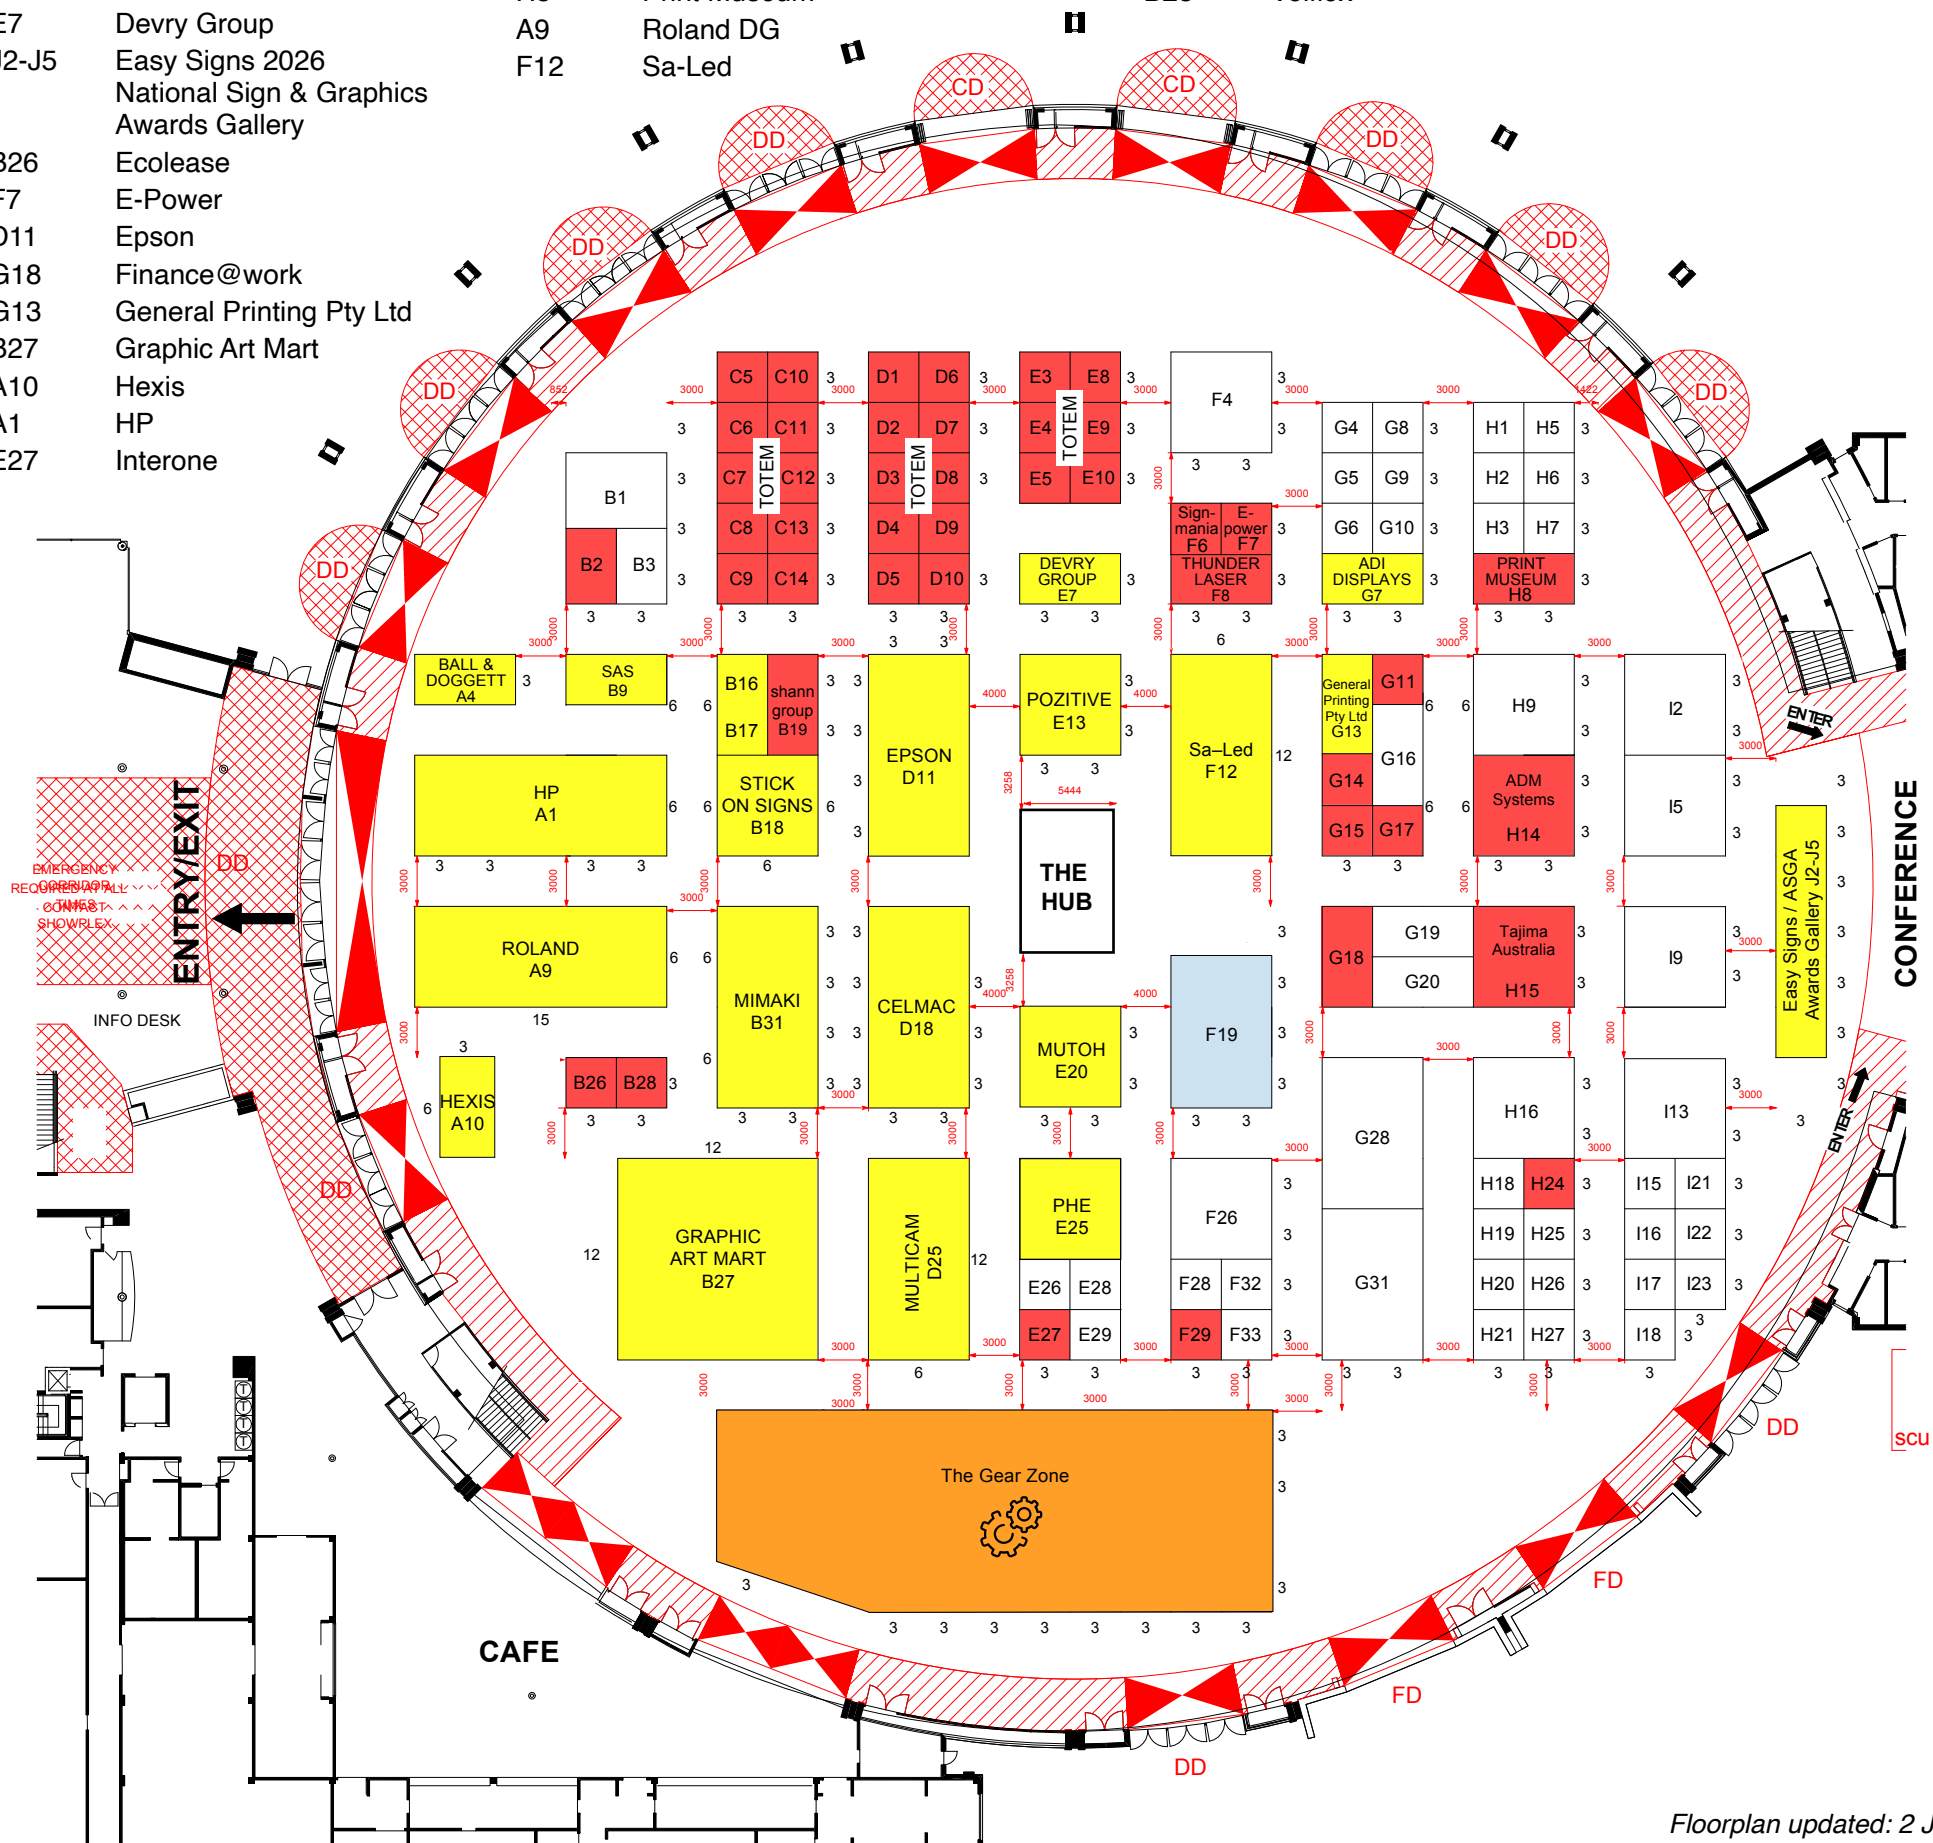

Floorplan updated: 2 July, 2026

Legend	
<span style="color: red;">■</span>	Shell
<span style="color: yellow;">■</span>	Space

PROUDLY SPONSORED BY:

Presented by:

Visual Connections Australia Ltd  
 T: +61 2 9868 1577  
 E: exhibitions@visualconnections.org.au  
 W: visualconnections.org.au